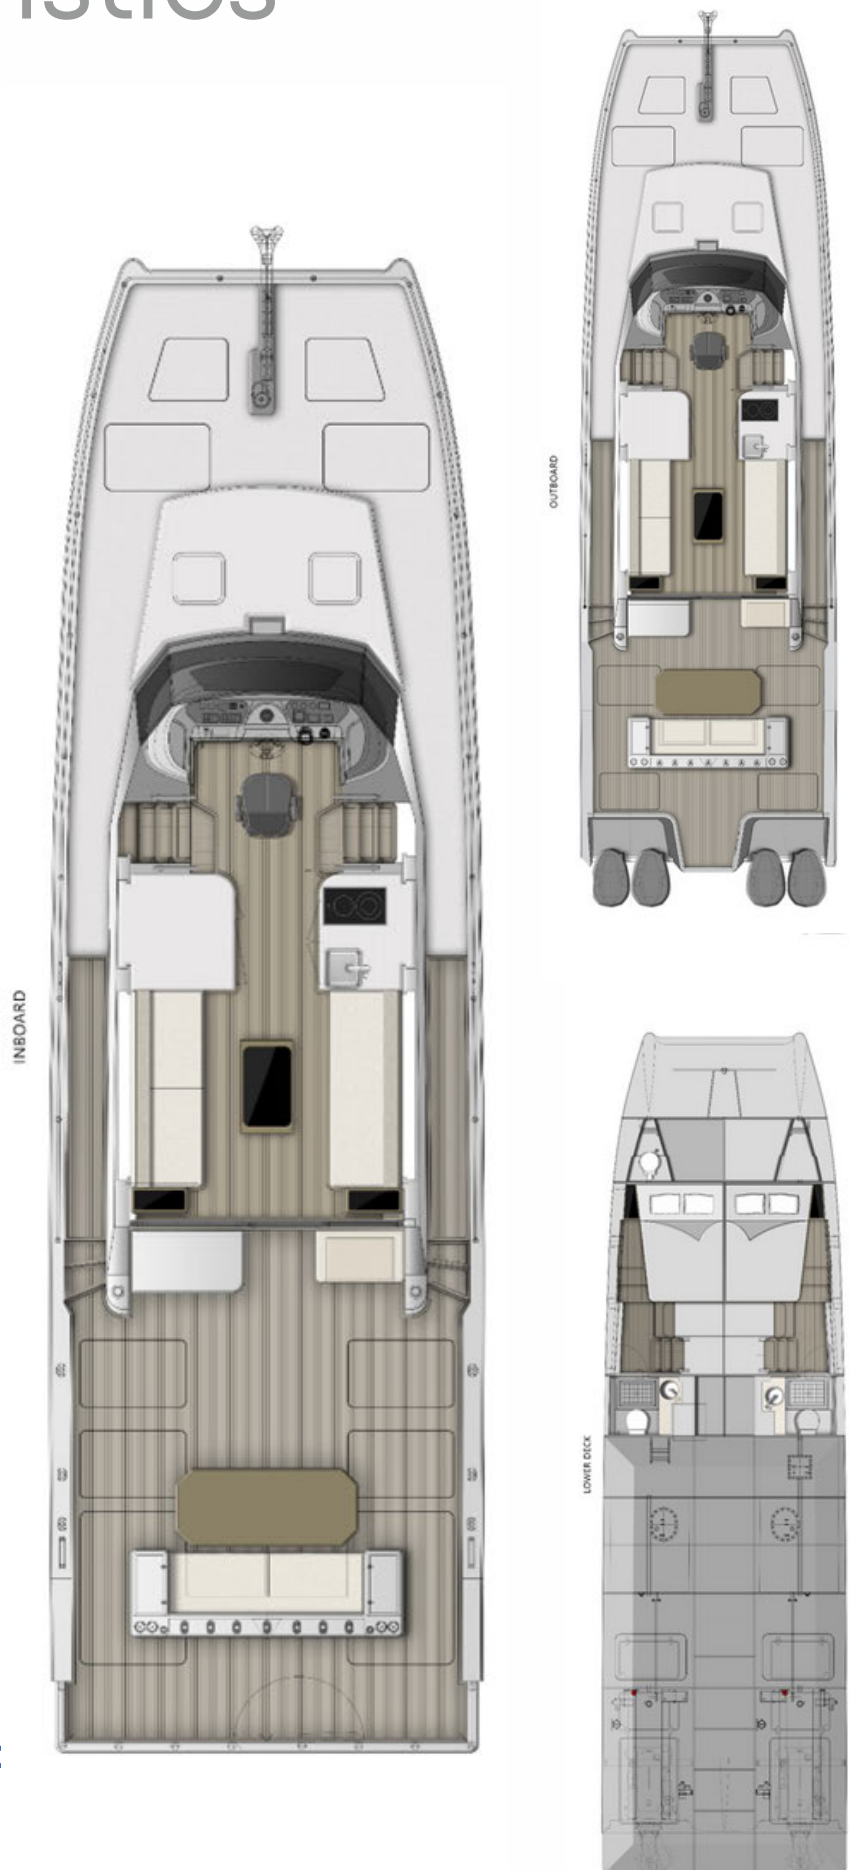

SilverCat 46LUX

Smart Own

From Dubai to the World

www.smartown.ae | info@smartown.ae | +971 4 4438970

Characteristics

Length Overall:

"with engines"

46 ft (14.30 m)

Beam:

13 ft 7 in (4.2 m)

Draft:

1 ft 4 in (0.4 m)

Hull Type:

Twin Hull Catamaran

Hull Material:

GRP

Displacement:

15.5 tons

Max HP:

Recommended

1,600HP

Outboard & inboard

Fuel Tank Capacity:

600 US gal (2,271 l)

Water Tank Capacity:

75 US gal (283 l)

Max no. of persons onboard:

15 persons

SilverCat 46LUX

Standard Features

- Audio System (Stereo + 6 Speakers)
- Navigation Lights
- Flood Light 2Pcs
- LED Ceiling Lights
- Live Bait Tank Lights
- 2x Roof top AC each with 11,600 BTU
- 1x self-contained unit with 8000 BTU
- Battery Charger 40A
- Electric Barbecue 230V
- Shore Power Socket with 50ft cable
- Two burner electric induction hob 230V
- Microwave Oven 230V
- Refrigerator 128L, 230V
- Socket 230V (1 Pc)
- Hydraulic Steering System
- Windscreen wiper single
- Automatic bilge pumps
- Deck Wash Down System
- Transom Shower
- Shock mitigation Pilot Seat
- Wide angle view windscreen
- Basic hull colour white
- Hull Stripe
- Antifouling
- Table, Three-seater sofa with storage (P&S)
- Open shelves for storage above the Sofa
- Openable portholes
- Pleated blinds
- Basic Main Deck colour white
- Electric Anchor Winch
- Anchor, Chain & Rope
- Bow Roller SS
- Two Live Bait Well
- Sliding door to main saloon
- SS Grab Railing and SS deck cleats
- Marine Horn
- Wider Swim Platform with Railing (only for inboard engines version)
- Carpet flooring (interior)
- FRP Non-skid flooring (Exterior)
- FRP Hard Top
- Basic Color White
- Single Bed, Wardrobe, Skylight, Window Curtains
- Marine Toilet - Electric
- Under Counter Storage Unit
- Shower Mixer, Sink Mixer
- Sink unit with Counter Top
- Teak Grating
- Exhaust Blowers, Exhaust Grill
- Hook and towel rail
- Mirror
- Hand Shower
- Pleated Blinds
- Portable Fire Extinguishers
- Fixed Fire Extinguisher (Std for inboard version)