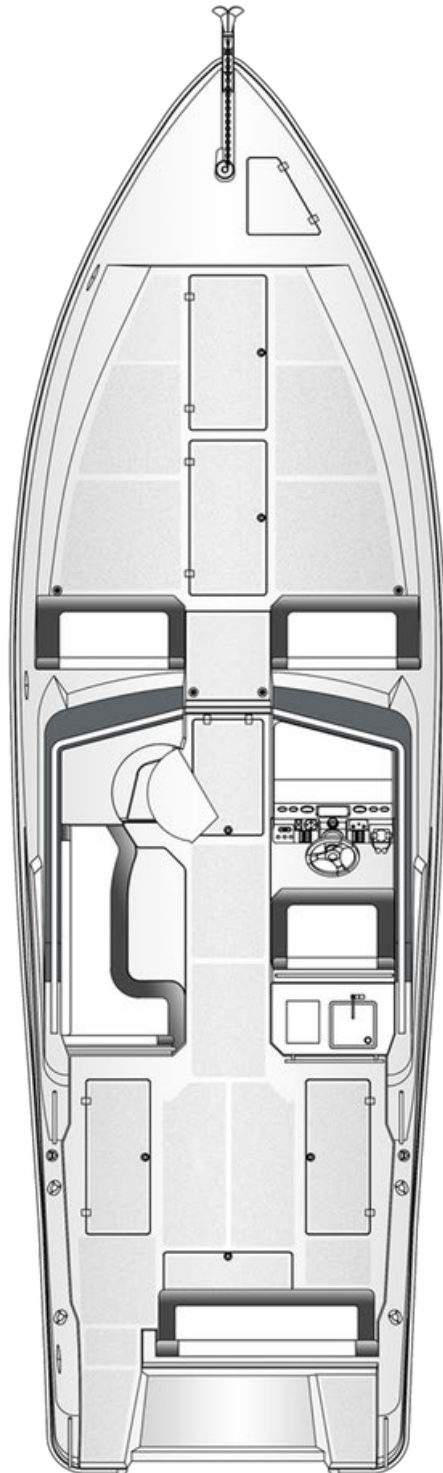

Beam:

10 ft 10 in (3.30 m)

Draft:

2 ft (0.60 m)

Hull Material:

GRP

Displacement:

4.5 tons

Max HP:

Recommended

700 hp

Fuel Tank Capacity:

250 US gal (946 l)

Water Tank Capacity:

50 US gal (184 l)

Max no. of Persons on board:

10 persons

14 persons (optional)

Silver Craft 36HT

Standard Features

- Hydraulic Steering System
- Marine Toilet - Electric
- Electric Bilge Pump
- Navigation Lights
- Anchor Light
- Socket 12V DC
- Compass
- Ice Box
- SS Rear Folding Seat
- Fire Extinguisher

Silver Craft 36HT

Optional Features

- Life Jacket
- Marine Stereo with 4 Nos Marine Speakers
- Marine Stereo with Amplifier+Woofers+6 Speakers
- Refrigerator 65L 12V
- Windscreen Wiper Single with Double Arm 12V
- Marine Horn Trumpet - Twin
- RC Search Light - Single
- Flood Light 2 Pcs
- Courtesy Light LED 8Nos
- FRP Side Seats (Port & Stbd) - 2 Persons each at Bow area
- Cockpit Flush Type Folding seat SS (Port & Stbd)
- FRP Side Door
- Bow Area U-Shaped Seats
- FRP Drop-down Table with Cushion on top as Sunbed
- Trim Tab
- Interceptor
- SS Rod Holder - Flush Mounting / Each
- SS Windlass Winch With RC Pad
- Transom Shower
- Bow Railing SS
- SS Rod Holder 4 Nos with SS Stand at Transom Area
- Anchor, Chain, Rope
- Bow Sheet SS
- Bow Roller SS
- Antifouling
- Rear Cockpit Sun Top SS
- Bimini Top (Front)
- Manual Bilge Pump
- Deck Wash Down System
- Live Bait Well instead of Ice Box
- Battery Charger 40Amp
- Shore Power Socket with 50ft Cable
- VHF Radio Single Station Garmin
- Navigation System (9 inch Touch Screen display with Antenna, Bronze thru-hull mount Transducer, Radar 36NM, G2 Card) Garmin
- Shrink Wrapping
- Wooden Shipping Stand (3 Pcs)
- Loading & Lashing Belts