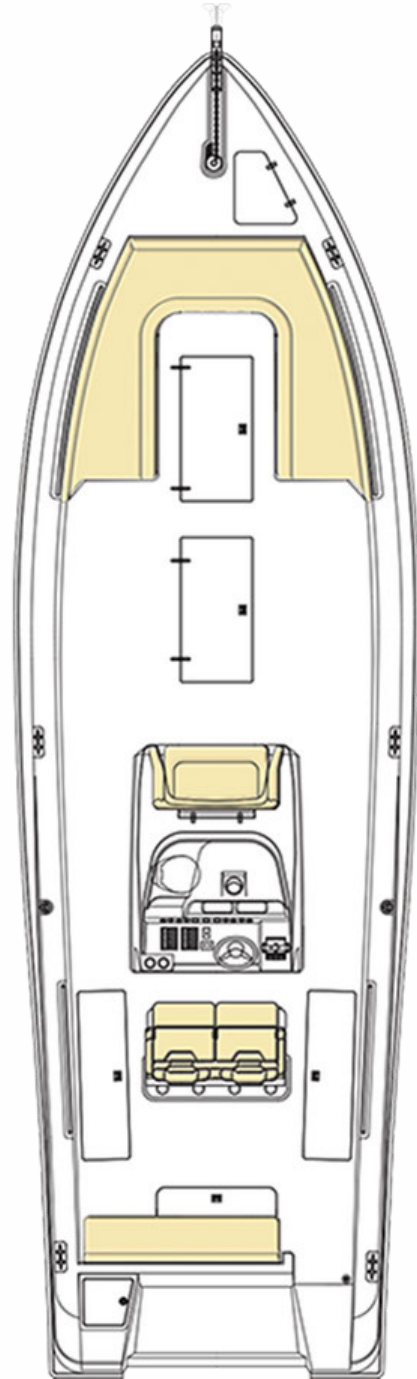

Beam:

10 ft 10 in (3.30 m)

Draft:

1 ft 8 in (0.55 m)

Hull Material:

GRP

Displacement:

3.56 tons

Max HP:

Recommended

600 hp

Fuel Tank Capacity:

300 US gal (1,136 l)

Water Tank Capacity:

40 US gal (151 l)

Max no. of Persons on board:

12 persons

Silver Craft 36CC

Standard Features

- Hydraulic Steering System
- Marine Toilet - Electric
- Electric Bilge Pump
- Live Bait Well
- Tackle Storage Compartment
- Navigation Lights
- 12V Blower
- SS Rear Folding Seat
- Fire Extinguisher

Silver Craft 36CC

Optional Features

- Life Jacket
- Marine Stereo with 4 Nos Marine Speakers
- Marine Stereo with Amplifier+Woofers+6 Speakers
- Refrigerator 65L 12V
- Windscreen Wiper Single with Double Arm 12V
- Marine Horn Trumpet - Twin
- RC Search Light - Single
- Flood Light 2 Pcs
- Courtesy Light LED 8Nos
- Console Storage Cover
- Removable FRP Table with SS Pedestal
- FRP Pilot Seat with Storage, Lockers, Ice Box etc
- SS Swimplatform - Single
- Trim Tab
- Interceptor
- Transom Door - Polymer
- SS Rod Holder - Flush Mounting
- SS Windlass Winch With RC Pad
- Transom Shower
- Anchor, Chain, Rope
- Bow Sheet SS
- Bow Roller SS
- Antifouling
- FRP Hardtop with Aluminum Frame
- Aluminum T-Top With Soft Top + 5 Rod Holder
- Manual Bilge Pump
- Deck Wash Down System
- Compass
- VHF Radio Single Station - Garmin
- Navigation System (9 inch Touch Screen display with Antenna, Bronze thru-hull mount Transducer, Radar 36NM, G2 Card) Garmin
- Socket 12V DC
- Hull Stripe
- Shrink Wrapping
- Wooden Shipping Stand (3 Pcs)
- Loading & Lashing Belts