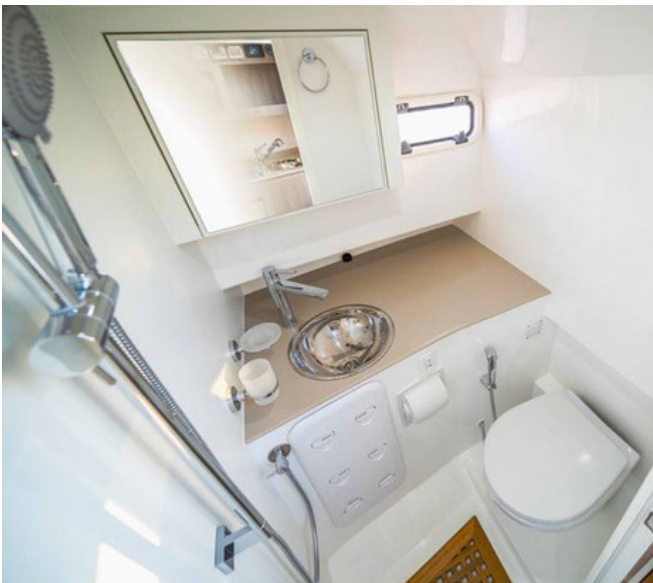

Interior

Silver Craft 32WA