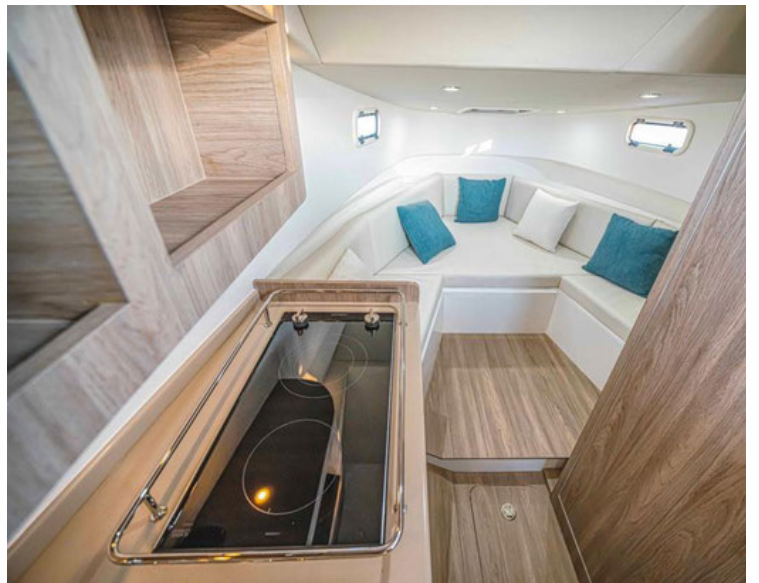

Interior

Silver Craft 32WA