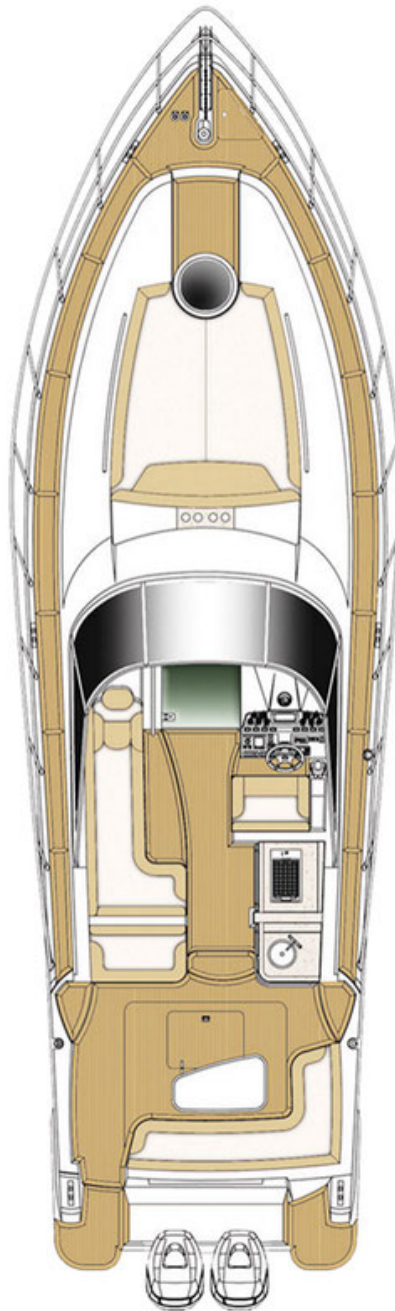

Oryx 42

Smart Own

From Dubai to the World

www.smartown.ae | info@smartown.ae | +971 4 4438970

Characteristics

Length Overall:

"without engines"
42 ft (12.80 m)

Beam:

12 ft 4.5 in (3.80 m)

Draft:

2 ft 3 in (0.70 m)

Hull Material:

GRP

Head:

1

Max HP:

Recommended
900 hp (671 kW)

Fuel Tank Capacity:

300 US gal (1,102 l)

Water Tank Capacity:

50 US gal (184 l)

Accommodation:

Owner's cabin (2 berths)

Guest cabin (2 berths)

MAIN DECK PLAN

LOWER DECK PLAN

Oryx 42

Standard Features

- Stereo + 4 Speakers
- Refrigerator
- Compass
- Navigation Lights
- Electric Bilge Pump
- Hydraulic Steering System
- Bow Railing
- Swim Ladder
- Marine Toilet - Electric
- Bow Roller with Bow Sheet
- Sun Bed (Forward Area)
- L-Shaped Sofa
- Fire Extinguisher