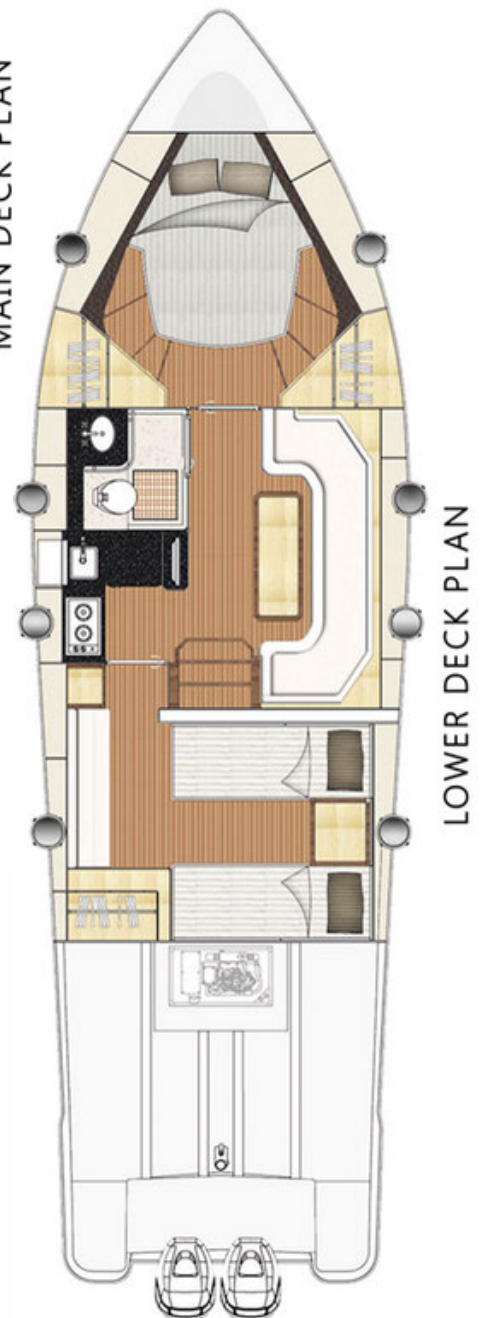

12 ft 4.5 in (3.80 m)

Draft:

2 ft 3 in (0.70 m)

Hull Material:

GRP

Head:

1

Max HP:

Recommended
900 hp (671 kW)

Fuel Tank Capacity:

300 US gal (1,102 l)

Water Tank Capacity:

50 US gal (184 l)

Accommodation:

Owner's cabin (2 berths)

Guest cabin (2 berths)

MAIN DECK PLAN

LOWER DECK PLAN

Oryx 42

Standard Features

- Stereo + 4 Speakers
- Refrigerator
- Compass
- Navigation Lights
- Electric Bilge Pump
- Hydraulic Steering System
- Bow Railing
- Swim Ladder
- Marine Toilet - Electric
- Bow Roller with Bow Sheet
- Sun Bed (Forward Area)
- L-Shaped Sofa
- Fire Extinguisher

Optional Features

- Life Jacket
- Upgrade to LED TV 32" with 4 Speakers, Media Master 1 Pc, Media Hub 1 Pc
- Marine Stereo with 4 Nos Marine Speakers
- Marine Stereo with Amplifier+Woofers+6 Speakers
- Microwave Oven
- Barbecue
- Refrigerator 65L 12V
- Ceramic Electric Hob
- RC Search Light - Single
- Flood Light 2 Pcs
- Courtesy Light LED 8Nos
- Teak Decking (Aft Deck / Cockpit / Swim Platform-O/B Version)
- Teak Decking (Gunnel Area)
- Trim Tab
- SS Windlass Winch With RC Pad
- Transom Shower
- Anchor, Chain, Rope
- Antifouling
- FRP Hard Top
- Hull Stripe
- Bow Thruster 4HP
- Battery Charger 40amp
- Water Heater
- Shore Power Socket with 50ft Cable
- VHF Radio Single Station Garmin
- Autopilot - Single Station Garmin
- Navigation System (9" Touch Screen display with Antenna, Bronze thru-hull mount Transducer, Radar 36NM, G2 Card) Garmin
- Socket 12V DC
- Socket 220Vdc
- KVH Trackvision TV3 Satellite TV Syst + Rcvr in Saloon + S.S Stand
- Marine Air Con. System 16,000 BTU (1 Unit)
- Marine Air Con. System 24,000 BTU (1 Unit)
- Marine Generator 12 Kw
- Shrink Wrapping
- Wooden Shipping Stand
- Loading & Lashing Belts