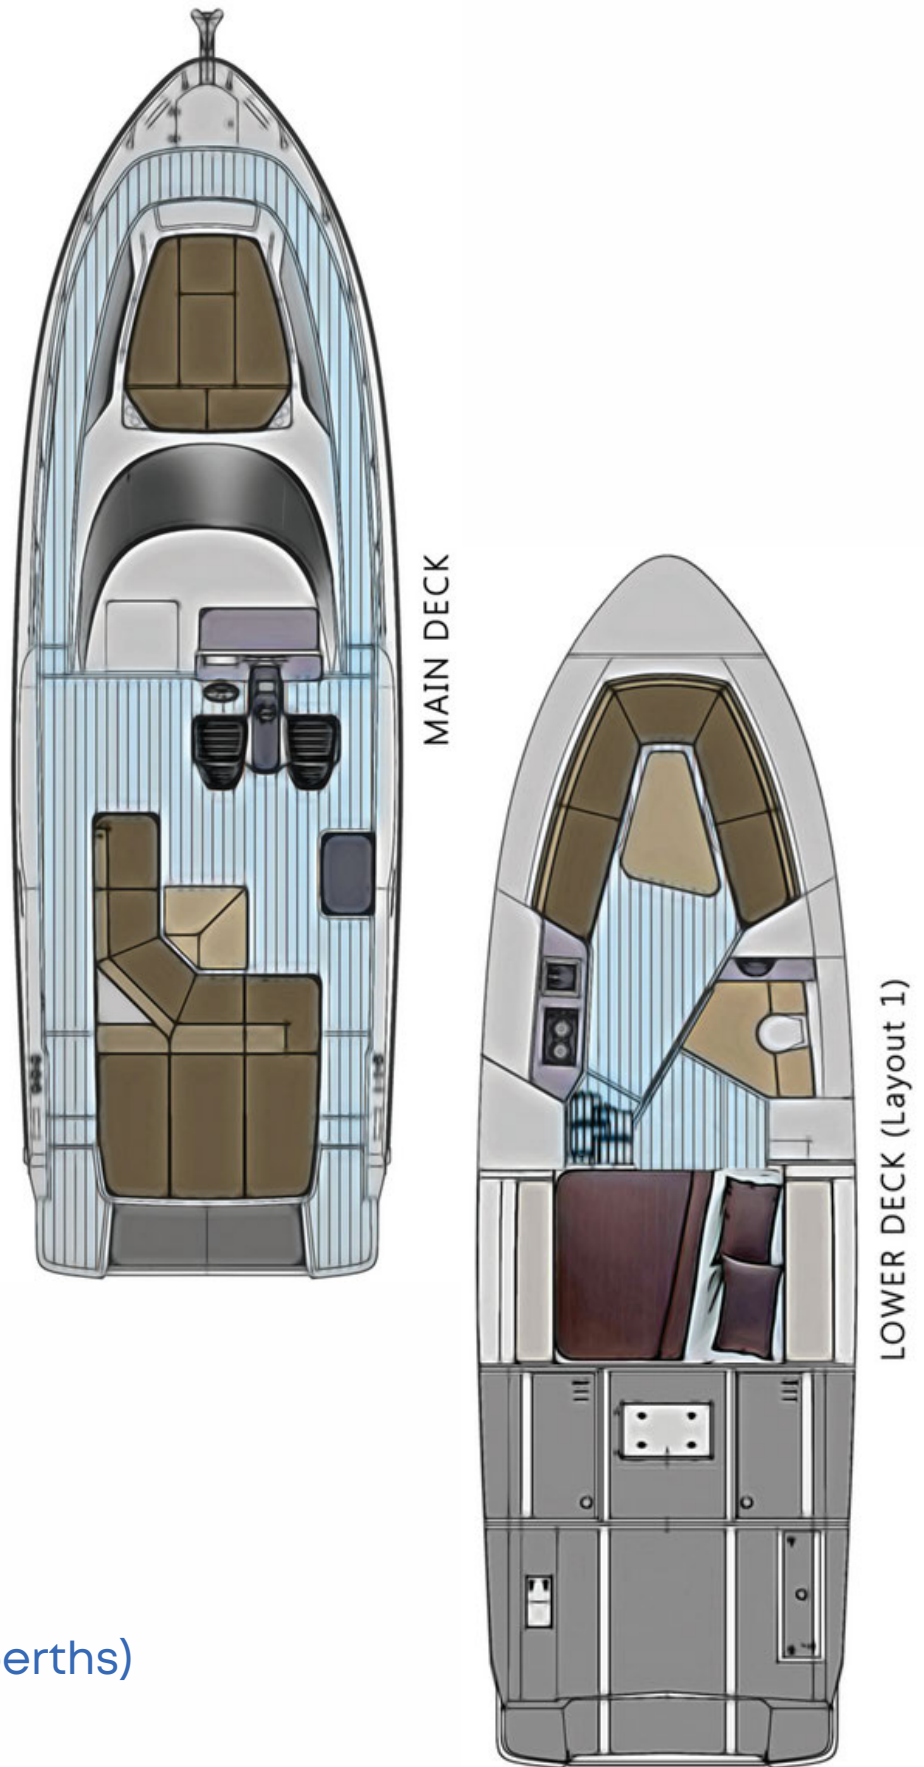

## Beam:

12 ft (3.65 m)

## Accommodation:

Convertible saloon (2 berths)

Guest cabin (2 berths)

Oryx 379