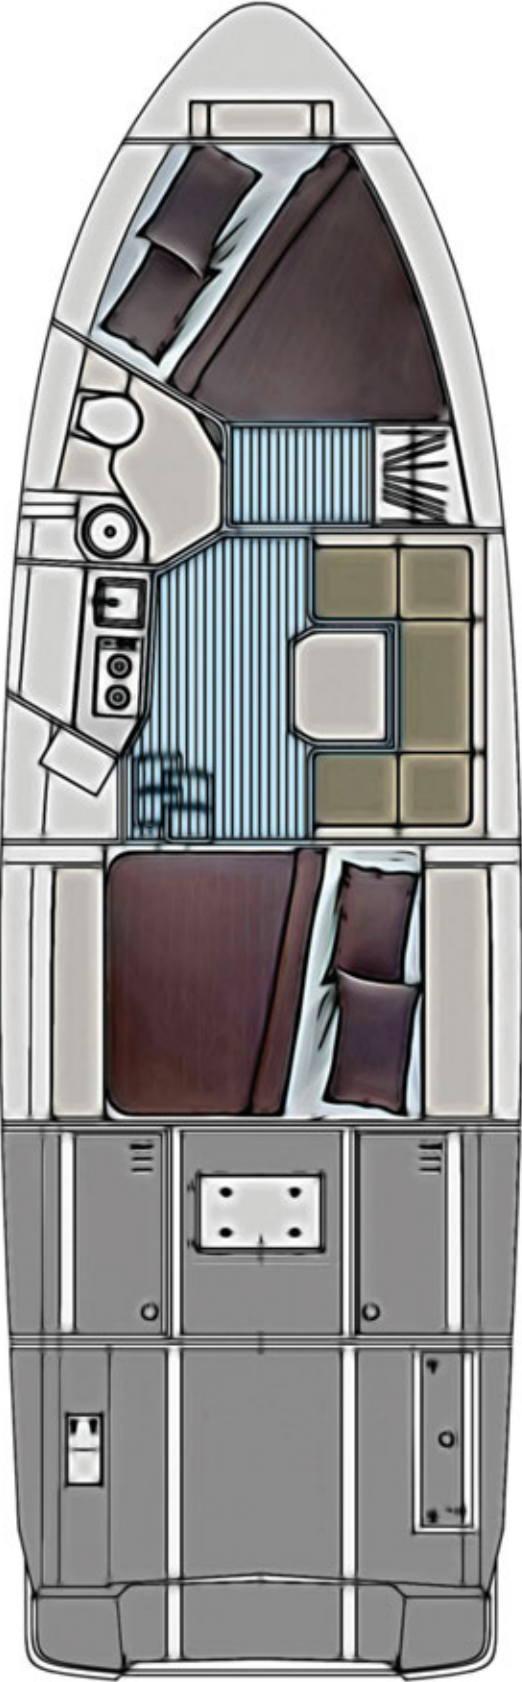

Optional Layout

LOWER DECK (Layout 2)