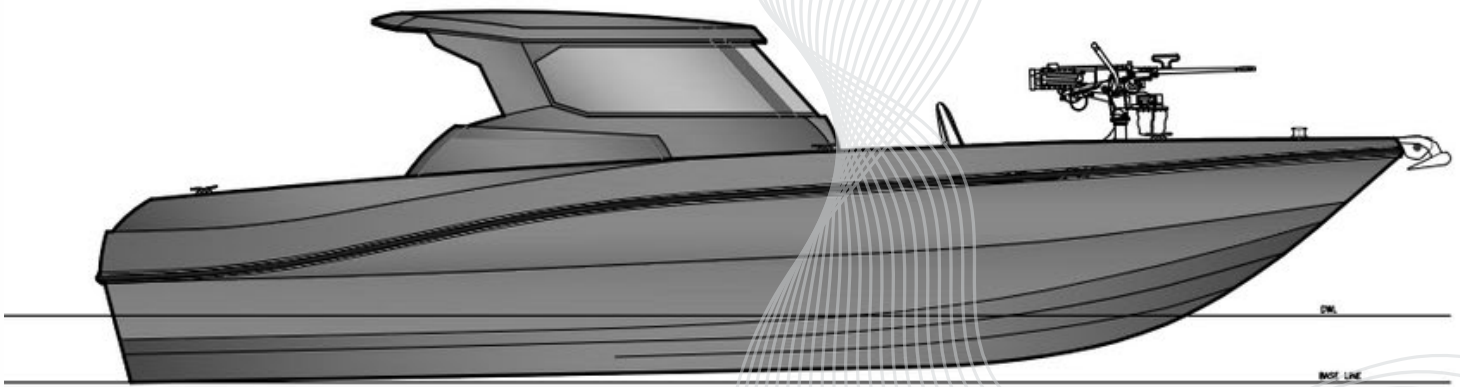

35 ft 10 in (10.90 m)

Beam:

10 ft 9 in (3.30 m)

Draft:

1 ft 9 in (0.50 m)

Hull Material:

GRP

Standard Engines:

Max no. of Persons on board:

11 persons (including pilot seat)

Coast Guard 36

Standard Features

- Hydraulic Steering System
- Marine Toilet – Electric
- Electric Bilge Pump
- Navigational Lights
- Anchor Light
- 12 V Blower
- Battery
- Fire Extinguisher

Coast Guard 36

Optional Features

- Gun Stand with Installation (Traversing Pedestal / Chair / Base Plate / Gun Mount 7.62 GPMG)
- Hull Reinforcement with High Impact Energy Absorbing Foam
- Navigation System Garmin 8.4 inch Touch Screen LCD + 36NM + Chart Plotter + Fish Finder + Depth Sounder
- VHF Radio Garmin Single Station
- Additional heavy duty “D” Fender All around the boat
- Refrigerator 12V
- Windscreen Wipers
- Marine Horn Trumpet – Twin
- RC Search Light – Single
- Courtesy Light LED
- Spreader Light
- Trim Tab
- Transom Door – Polymer
- SS Windlass Winch with RC Pad
- Transom Shower
- Bow Railing SS
- Anchor 6 Kg with 6m Chain & 50m Rope
- Bow Sheet SS
- Bow Roller SS
- Antifouling
- Socket 12 DC
- Manual Bilge Pump
- Life Jacket (USCG Approved)
- Shrink Wrapping
- Wooden Shipping Stand (3 Pcs)
- Loading & Lashing Belts