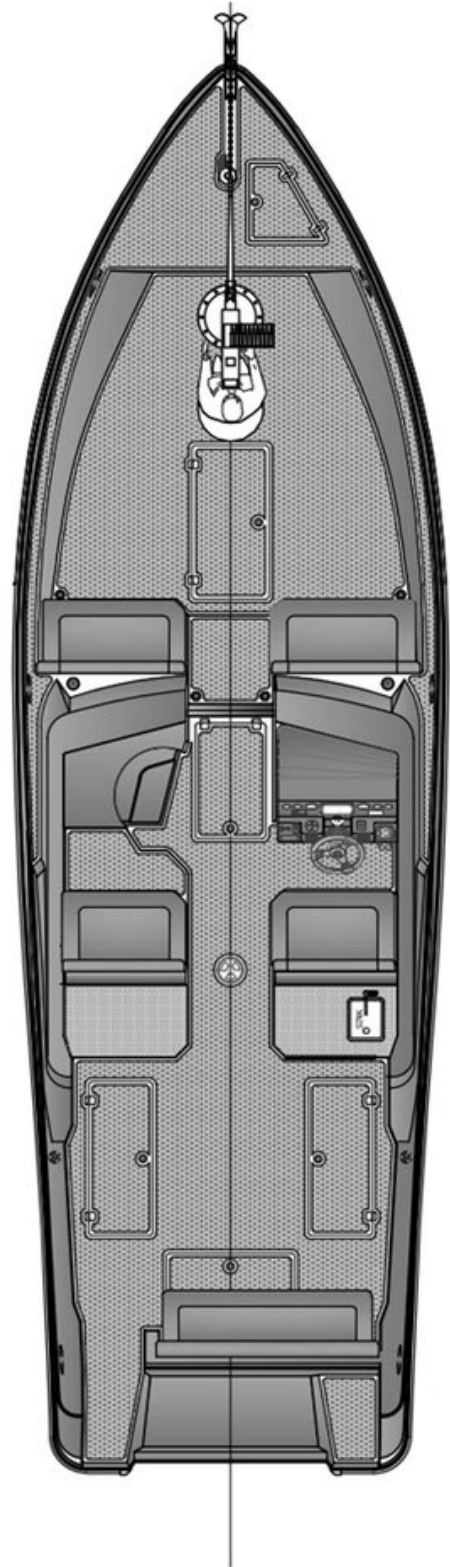

35 ft 10 in (10.90 m)

Beam:

10 ft 9 in (3.30 m)

Draft:

1 ft 9 in (0.50 m)

Hull Material:

GRP

Standard Engines:

Yamaha Outboard 2x250 HP

Max Speed:

38 knots (with 2x250HP)

41 knots (with 2x300HP)

Fuel Tank Capacity:

250 US gal (946 l)

Water Tank Capacity:

50 US gal (184 l)

Max no. of Persons on board:

11 persons (including pilot seat)

Coast Guard 36

Standard Features

- Hydraulic Steering System
- Marine Toilet – Electric
- Electric Bilge Pump
- Navigational Lights
- Anchor Light
- 12 V Blower
- Battery
- Fire Extinguisher

Coast Guard 36

Optional Features

- Gun Stand with Installation (Traversing Pedestal / Chair / Base Plate / Gun Mount 7.62 GPMG)
- Hull Reinforcement with High Impact Energy Absorbing Foam
- Navigation System Garmin 8.4 inch Touch Screen LCD + 36NM + Chart Plotter + Fish Finder + Depth Sounder
- VHF Radio Garmin Single Station
- Additional heavy duty “D” Fender All around the boat
- Refrigerator 12V
- Windscreen Wipers
- Marine Horn Trumpet – Twin
- RC Search Light – Single
- Courtesy Light LED
- Spreader Light
- Trim Tab
- Transom Door – Polymer
- SS Windlass Winch with RC Pad
- Transom Shower
- Bow Railing SS
- Anchor 6 Kg with 6m Chain & 50m Rope
- Bow Sheet SS
- Bow Roller SS
- Antifouling
- Socket 12 DC
- Manual Bilge Pump
- Life Jacket (USCG Approved)
- Shrink Wrapping
- Wooden Shipping Stand (3 Pcs)
- Loading & Lashing Belts